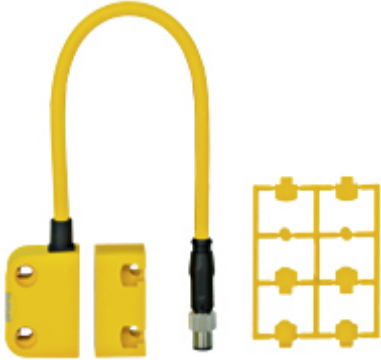

PSEN ma1.4p-50/PSEN ma1.4-10mm/ 1unit

506334

Magnetic safety switch 2 N/O, 4-pin M8 connector, square design. IP67, operating distance 10 mm, height design 18 mm PU = 1 sensor with actuator.

Technical details

Housing material:	PBT
Certifications:	CE;cULus Listed;EAC (Eurasian);TÜV
Sensor principle:	magnetic
Number of N/O:	2
Connection type:	M8, 4pol. male
Switching voltage:	24 V
Type of switching voltage:	DC
Assured switching distance:	10.0 mm
Assured release distance:	22.0 mm
Protection type, housing:	IP65;IP67
Status indicator:	Without LED
Design:	square
Width dimension:	26.4 mm
Height dimension:	37.0 mm
Depth dimension:	18.0 mm
Gross weight:	68 g
Net weight:	53 g
Ambient temperature:	-10 - 55 °C
Operating modes:	Single connection

Accessories

533110

PSEN Kabel Winkel/cable angleplug 2m

533111

PSEN Kabel Gerade/cable straightplug 2m

533120

PSEN Kabel Winkel/cable angleplug 5m

533121

PSEN Kabel Gerade/cable straightplug 5m

533130

PSEN Kabel Winkel/cable angleplug 10m

533131

PSEN Kabel Gerade/cable straightplug 10m

533140

PSEN Kabel Winkel/cable angleplug 30m

533141