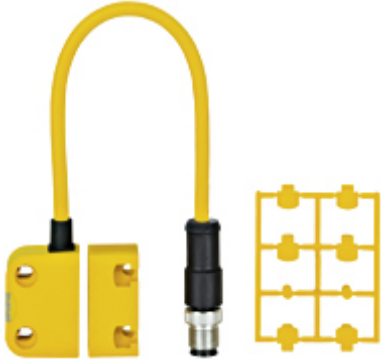

PSEN ma1.4-51M12/8-0.15m/PSENma1.4-10/1u

506345

Magnetic safety switch 2 N/O, 1 signal contact N/O, 8-pin M12 connector, square design, LED IP67, operating distance 10 mm, height design 18 mm  
PU = 1 sensor with actuator.

## Technical details

Housing material:	PBT
Certifications:	CE;cULus Listed;EAC (Eurasian);TÜV
Sensor principle:	magnetic
Number of N/O:	2
Connection type:	M12, 8pol. male
Switching voltage:	24 V
Type of switching voltage:	DC
Assured switching distance:	10.0 mm
Assured release distance:	22.0 mm
Protection type, housing:	IP65;IP67
Status indicator:	With LED
Design:	square
Width dimension:	26.4 mm
Height dimension:	37.0 mm
Depth dimension:	18.0 mm
Gross weight:	90 g
Net weight:	53 g
Ambient temperature:	-10 - 55 °C
Operating modes:	Single connection