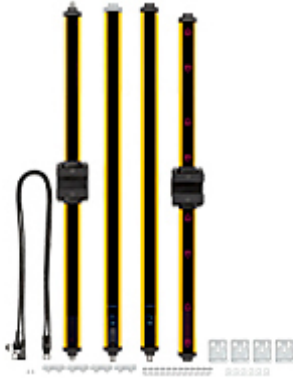

PSEN op4B-T-080/1

630811

Set of light curtain, bracket and Muting arm T-type in accordance with DIN EN 61496, type 4, 800 mm Supply voltage 24 V, connector M12.

Technical details

Certifications:	CE;cULus Listed;TÜV
Sensor principle:	Optical
Type in accordance with EC 61496:	4
Number of beams:	3
Resolution of safety device:	415 mm
Height of protected field:	815 mm
Operating range (m):	0,5 - 3,0
Reaction time:	14.00 ms
Number of OSSD outputs:	2
Supply voltage (V):	24,0
Supply voltage type:	DC
Protection type, housing:	IP65
Application in accordance with:	EN 61496-1;IEC 61496-2
Width dimension:	35.0 mm
Height dimension:	953.0 mm
Depth dimension:	41.2 mm
Gross weight:	7100 g
Net weight:	6500 g
Ambient temperature:	-10 - 55 °C