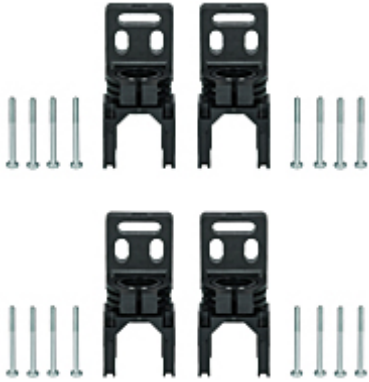

PSEN opII Bracket Kit

632015

Mounting kit for fixing the light curtains of the PSEN opII series.

Accessories

632014

PSEN opII Laserpointer