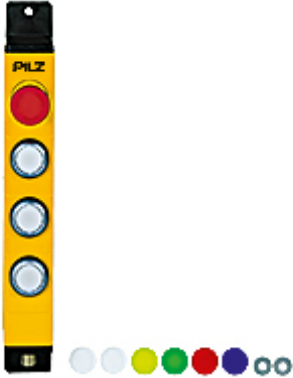

## PIT gb LLE

G1000001

PITgatebox (Pushbutton unit), pre-wired housing with controll units and emergency stop, 40 mm wide, box with emergency stop (2 NC) and 3 illuminated push buttons (1 NO), M12 12 pin connector.

### Technical details

Certifications:	CE;EAC (Eurasian);UL/cUL
Protection type, housing:	IP65
Connection type:	M12, 12pol. male
Supply voltage (V):	24,0
Supply voltage type:	DC
Number, E-STOP N/C:	2
Number, pushbutton:	3
Number of pushbutton N/O:	3
Overvoltage category:	III
Pollution degree:	3
Width dimension:	40.0 mm
Height dimension:	293.0 mm
Depth dimension:	40.0 mm
Gross weight:	1200 g
Net weight:	800 g
Ambient temperature:	-20 - 60 °C